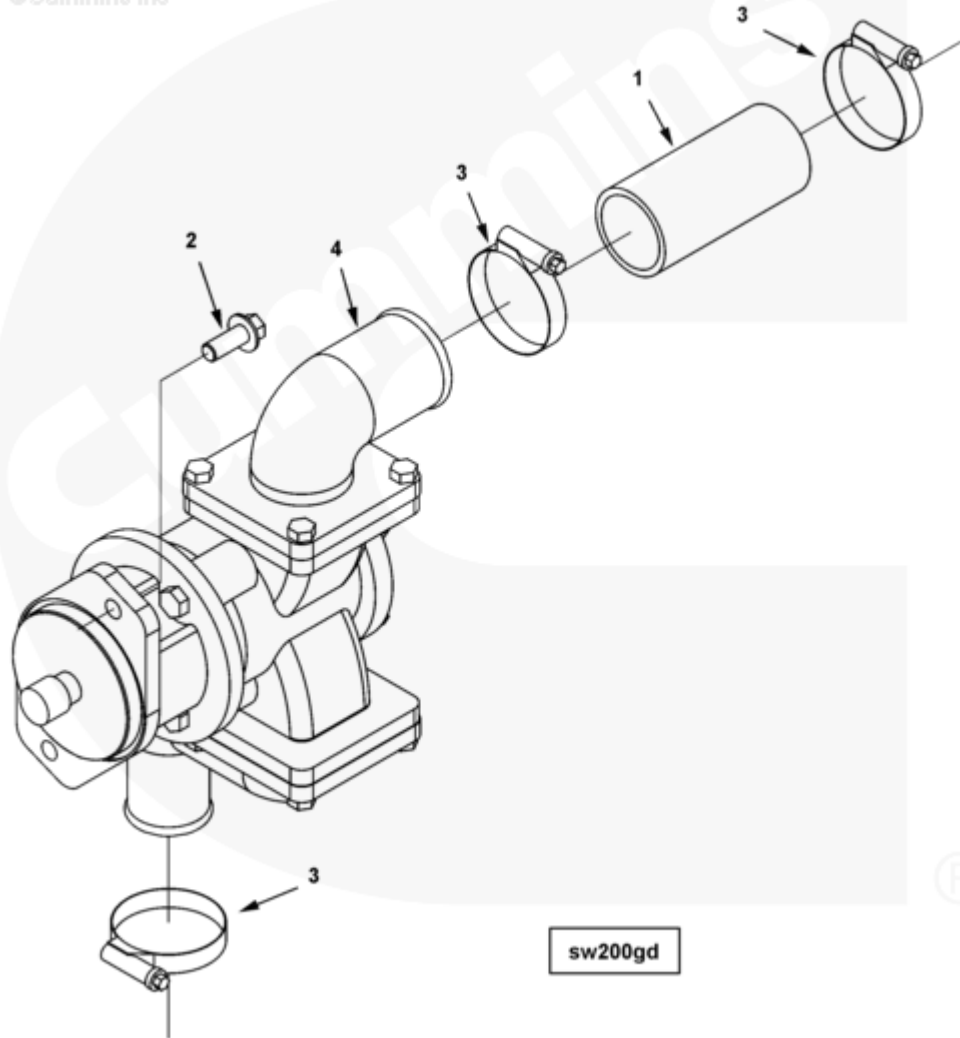

Parts Catalog - Option Detail

Electronic Parts Catalog - Option Detail				
Option	Group	Graphic	Film Card	Date
SW2002-01	08.11	sw200gd	II	23-NOV-05
Engines	ISM CM570, ISM CM570/870, ISM CM875, ISM CM876, ISM CM876 E, ISM11 CM876 M103, ISM11 CM876 SN, M11 CELECT, M11 CELECT PLUS, M11 MECHANICAL, QSM11 CM570, QSM11 CM876			

©Cummins Inc

[SMALL](#) | [MEDIUM](#) | [LARGE](#)

Cart	Ref No	Part Number	Part Description	Required	Remarks
View My Cart					
		SW2002-01	Raw Water Pump		
					Raw Water Pump

<input type="checkbox"/>	1	63241 A	Plain Hose	1	
<input type="checkbox"/>	2	3910495	Hexagon Flange Head Cap Screw	2	M12 X 1.75 X 30.
<input type="checkbox"/>	3	3922848	Hose Clamp	4	
<input type="checkbox"/>	4	4929178	Sea Water Pump	1	
<input type="checkbox"/>		4933743	Seawater Pump Minor Kit	1	
<input type="checkbox"/>		4930628	Seawater Pump Inter Kit	1	
<input type="checkbox"/>		4930629	Seawater Pump Major Kit	1	